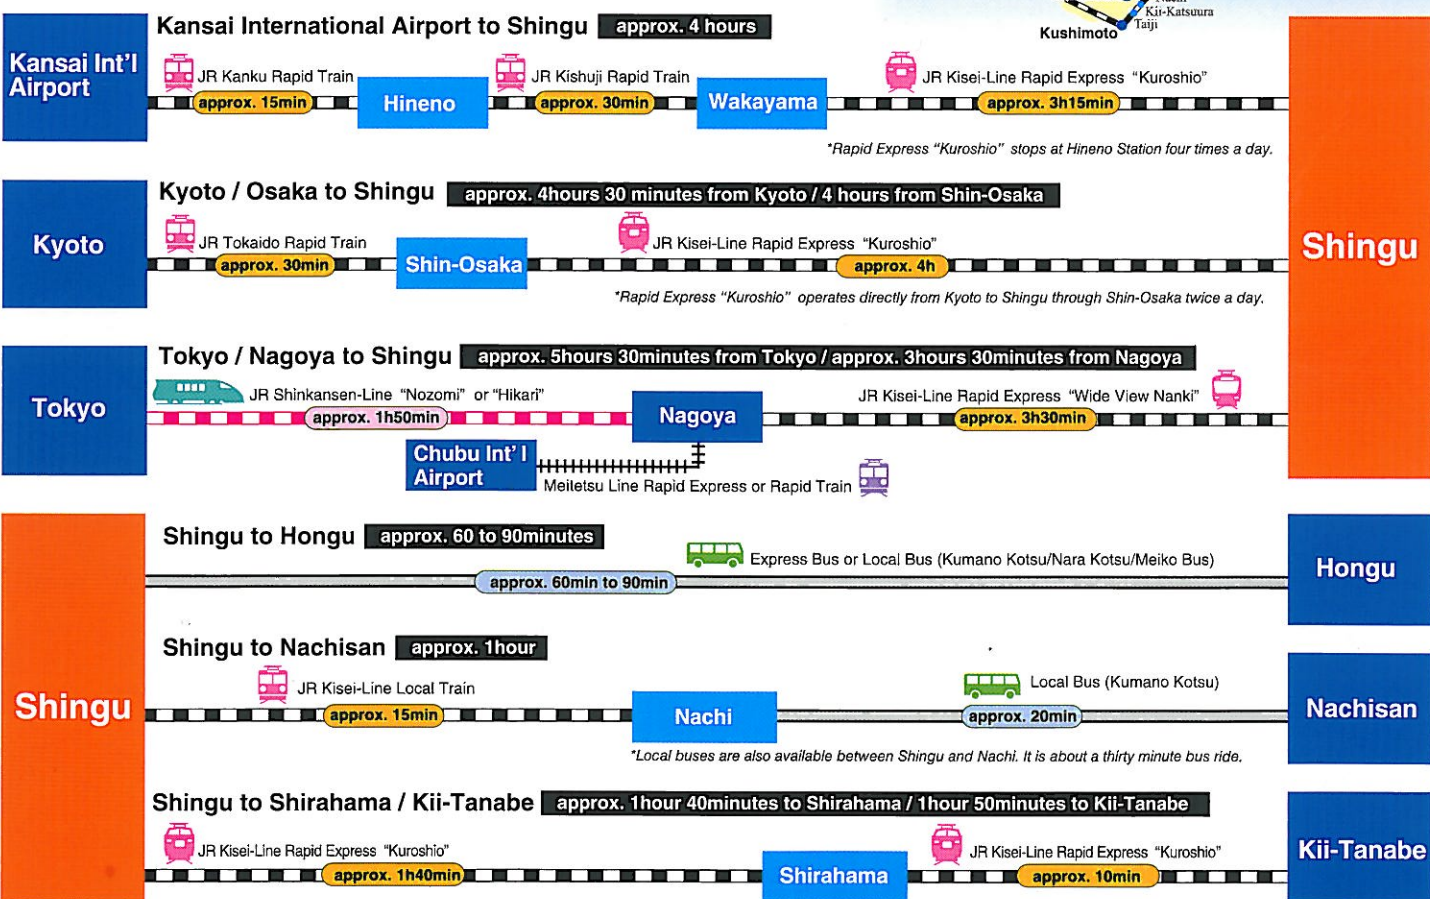

ACCESS

Shingu City Tourist Association
 JR Shingu Station 2-1-1 Jofuku, Shingu, Wakayama, Japan 647-0020
 Phone 0735-22-2840 Fax 0735-22-2842
 E-mail info@shingu.jp URL http://www.shingu.jp/

Shingu City Commercial and industrial sightseeing section
 1-1, Kasuga, Shingu, Wakayama, Japan 647-8555
 Phone 0735-23-3333 Fax 0735-21-7422
 E-mail syoukou@city.shingu.lg.jp URL www.city.shingu.lg.jp/