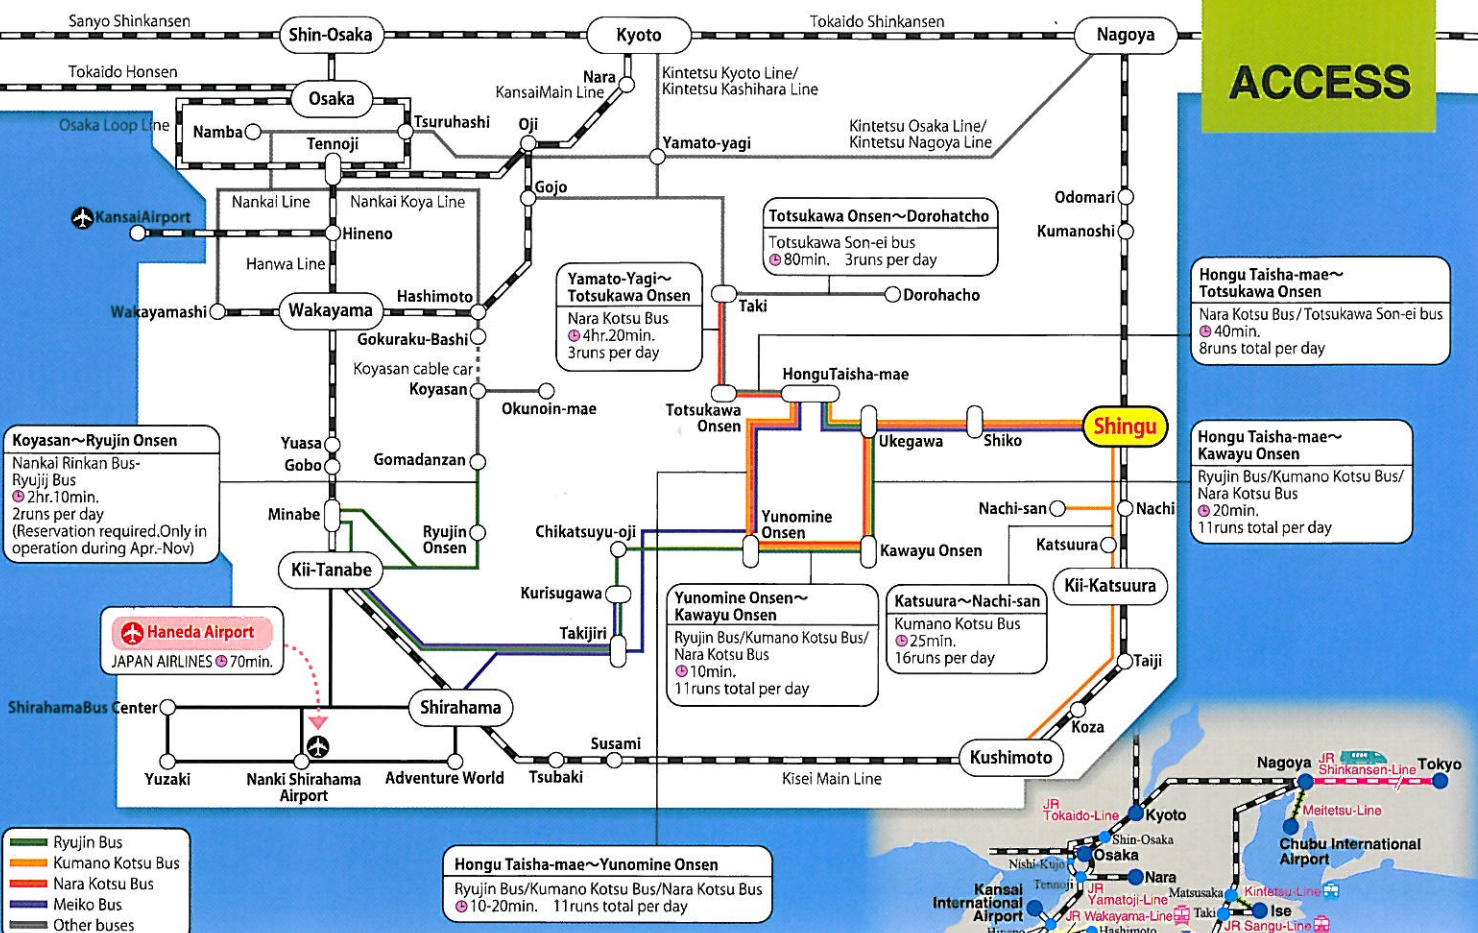

ACCESS

Shingu City Tourist Association
 JR Shingu Station 2-1-1 Jofuku, Shingu, Wakayama, Japan 647-0020
 Phone 0735-22-2840 Fax 0735-22-2842
 E-mail info@shingu.jp URL http://www.shingu.jp/

Shingu City Commercial and industrial sightseeing section
 1-1, Kasuga, Shingu, Wakayama, Japan 647-8555
 Phone 0735-23-3333 Fax 0735-21-7422
 E-mail syoukou@city.shingu.lg.jp URL www.city.shingu.lg.jp/